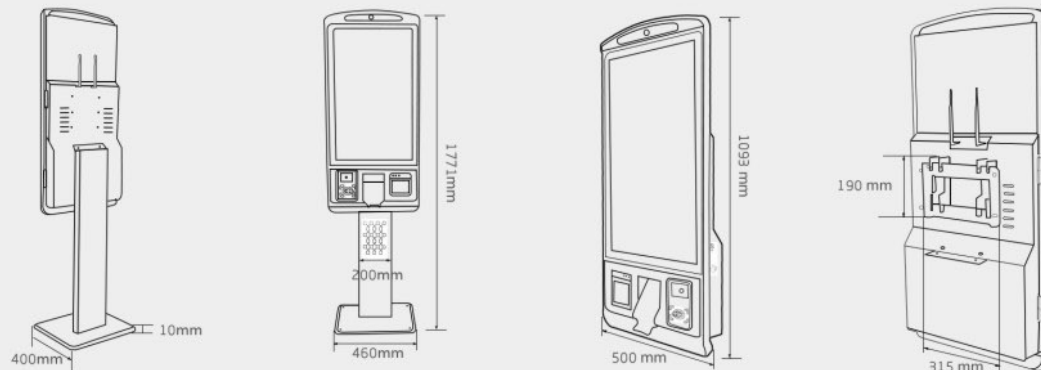

S10

MODERN · FASHIONABLE · SMART

S10

Self-service Kiosk

- Fashionable and rugged design
- Toolless design, easy to maintain
- Support wall-mount
- Suitable for multiple scenarios

Dimensions

S10 Datasheet

System	
CPU	Celeron J1900 Fanless/I5-4200U/5200U Fanless (Factory optional)
Chipset	ITE
Memory	1*SODIMM DDR3L 4G 1600MT/S (MAX 8G, Factory optional)
Storage	M-SATA SSD 64GB(MAX 256G, Factory optional)
Operating Systems	windows 7/windows 10
Audio	Realtek ALC
WiFi	Mini PCIe for Wireless LAN/Bluetooth
Printer	80mm Thermal, 170mm/s, Auto Cutter(Interface:USB), Built-in Type
2D	"≥5mil, USB Interface"
Display	
Type	32" TFT LCD, LED Backlight
Resolution	1920*1080
Brightness	300 cd/m ²
Touch Screen	True-flat PCAP Touch with multi-touch support
Interface	
Display	1*VGA
USB	1*USB 3.0, 3*USB 2.0
Serial	1*COM RS232
LAN	1*Gigabit Ethernet, RJ45
Audio	Line-out×1, Mic-in×1
Power DC-IN	1*12V, 1*24V
Extension Slot	Mini PCIe
Power	
DC Power	12V/5A, 24V/2.5A
Physial & Environmental	
Operating Temperature	0°C~40°C, 10%RH~90%RH
Storage Temperature	-10°C~40°C, 10%RH~90%RH
Dimensions (L*W*H)	1770*500*40mm
Packing Dimensions	Fuselage: 1205*610*240; Column: 1070*267*108mm; Bottom plate: 530*480*93mm; (L*W*H)
Packing Weight	Fuselage: 26.6kg; Column: 6.7kg; Bottom plate: 15.5kg
Color	Silver
Options	
Wall Mount Kit	Optional
4G	Mini PCIe for GPRS (Factory optional)

I/O Interfaces

- ① AUDIO ② LAN ③ USB*2
- ④ USB*2 ⑤ COM ⑥ VGA
- ⑦ DC-IN