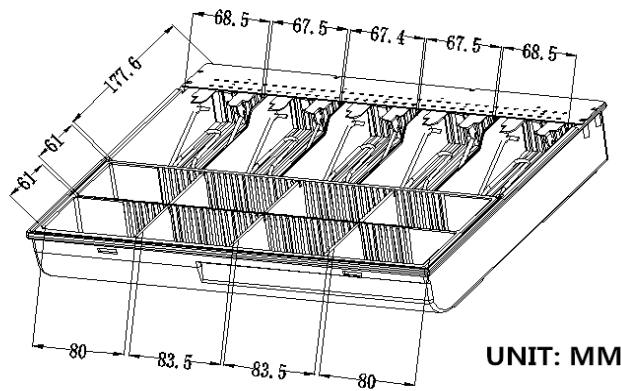

### → SS-330 Heavy Duty Cash Drawer

410(W)x420(D)x100(H) mm

Adjustable For 4-8 Bills / 4-8 Coins

3-position lock, 2 mediaslots

Voltage 6V/9V/12V/24V, Cable: 100cm length

Thick gauge cold rolled steel & SECC

Epson standard RJ11/RJ12 connector

Removable Cash & Coin tray

Adjustable money clip (Metal wire grips) & dividers

UNIT: MM

KR-410/KS-410/KT-410/KM-410/KF-410/KA-410 5B8C

**4B8C**

**5B8C/5B5C**

**7B**

## SS-330 SPECIFICATIONS

Model Number	<b>SS-330</b>
<b>Physical</b>	
Dimension	410(W)x420(D)x100(H) mm / 16.1(W) x 16.5(D) x 3.9(H) inch
Construction	All metal construction
Finish	Textured hybrid power cost
Color	Black, beige and custom type
Roller	Polyurethane for smooth operation
<b>Cash Tray (insert)</b>	
Construction	Shatter-resistant plastic
Currency Layout	4,5,6,8-Bill Metal Wire Grippers, 4,5,6,7,8 adjustable coin slots
Media Slots	2
<b>Operation</b>	
Lock	3-position lock/4 functions: Locked open/closed, manual open, electronically driven
Interface	RJ11, RJ12, RS232, USB, DC φ 2.5/3.5 Jack, custom type
Micro Switch	Cash drawer status micro switch
Accessories	USB trigger, Serial interface trigger
<b>Packing Details</b>	
Model Number	<b>SS-330</b>
Net Weight	7.6 (kg)
Gross Weight	8.5 (kg)
Carton Size	468x458x155 (mm)